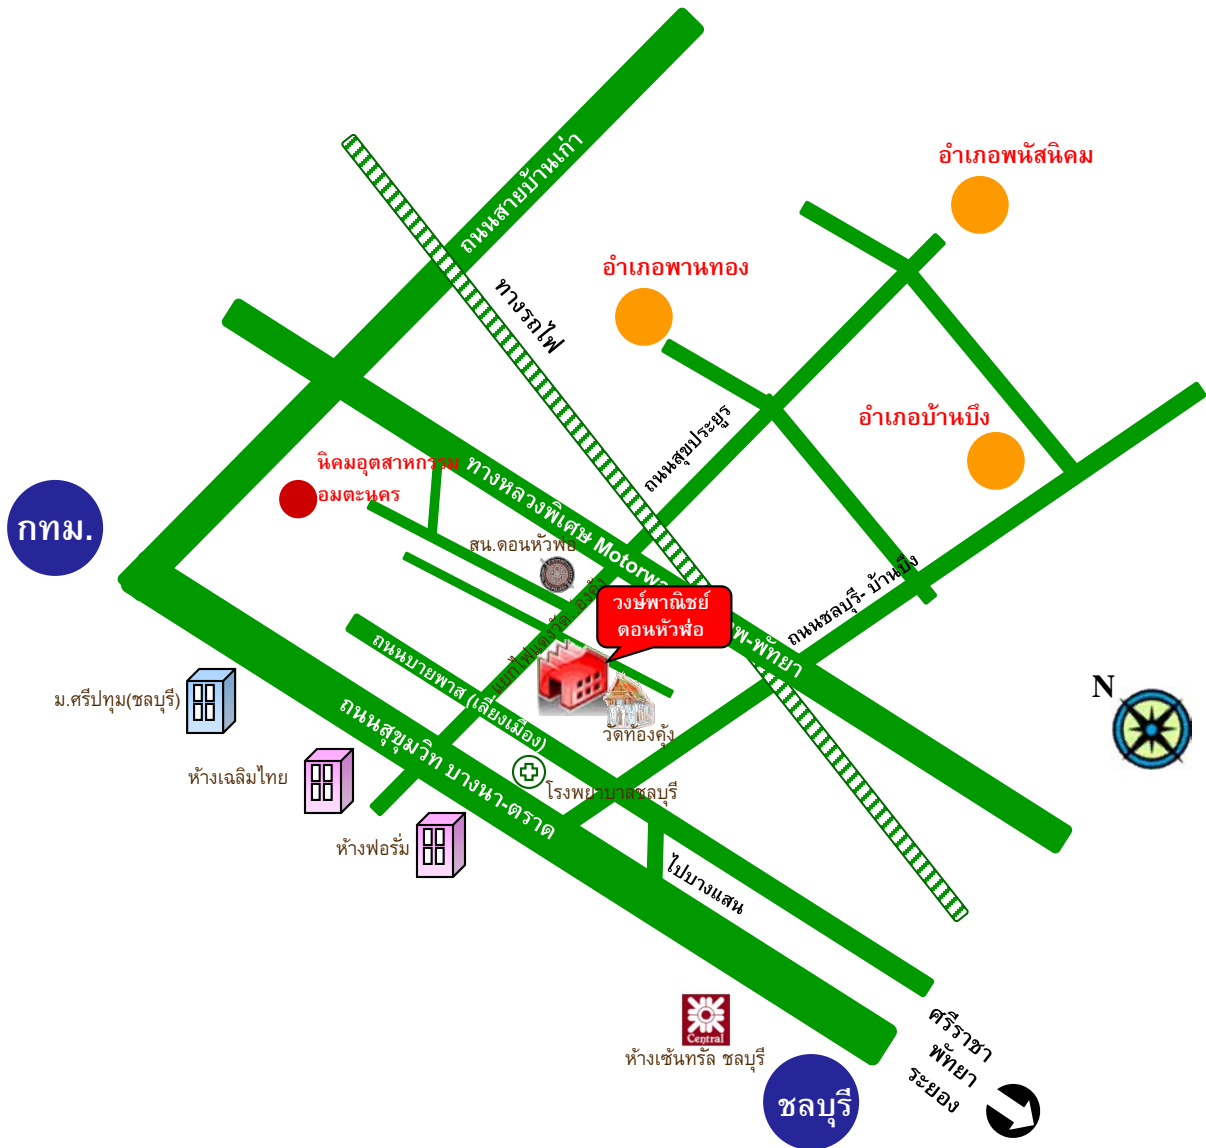

CONTACT INFO & LOCATION MAP

รายละเอียดติดต่อและแผนที่โรงงาน

34/2 Moo.6 Sukprayoon Rd., Napa, Muang, Chonburi 20000 Thailand

Tel. +66 83 051 2625, +66 85 287 1188 Fax. +66 38 759 433

E-Mail. chonrecycle@gmail.com

Website. <http://www.chonrecycle.com>